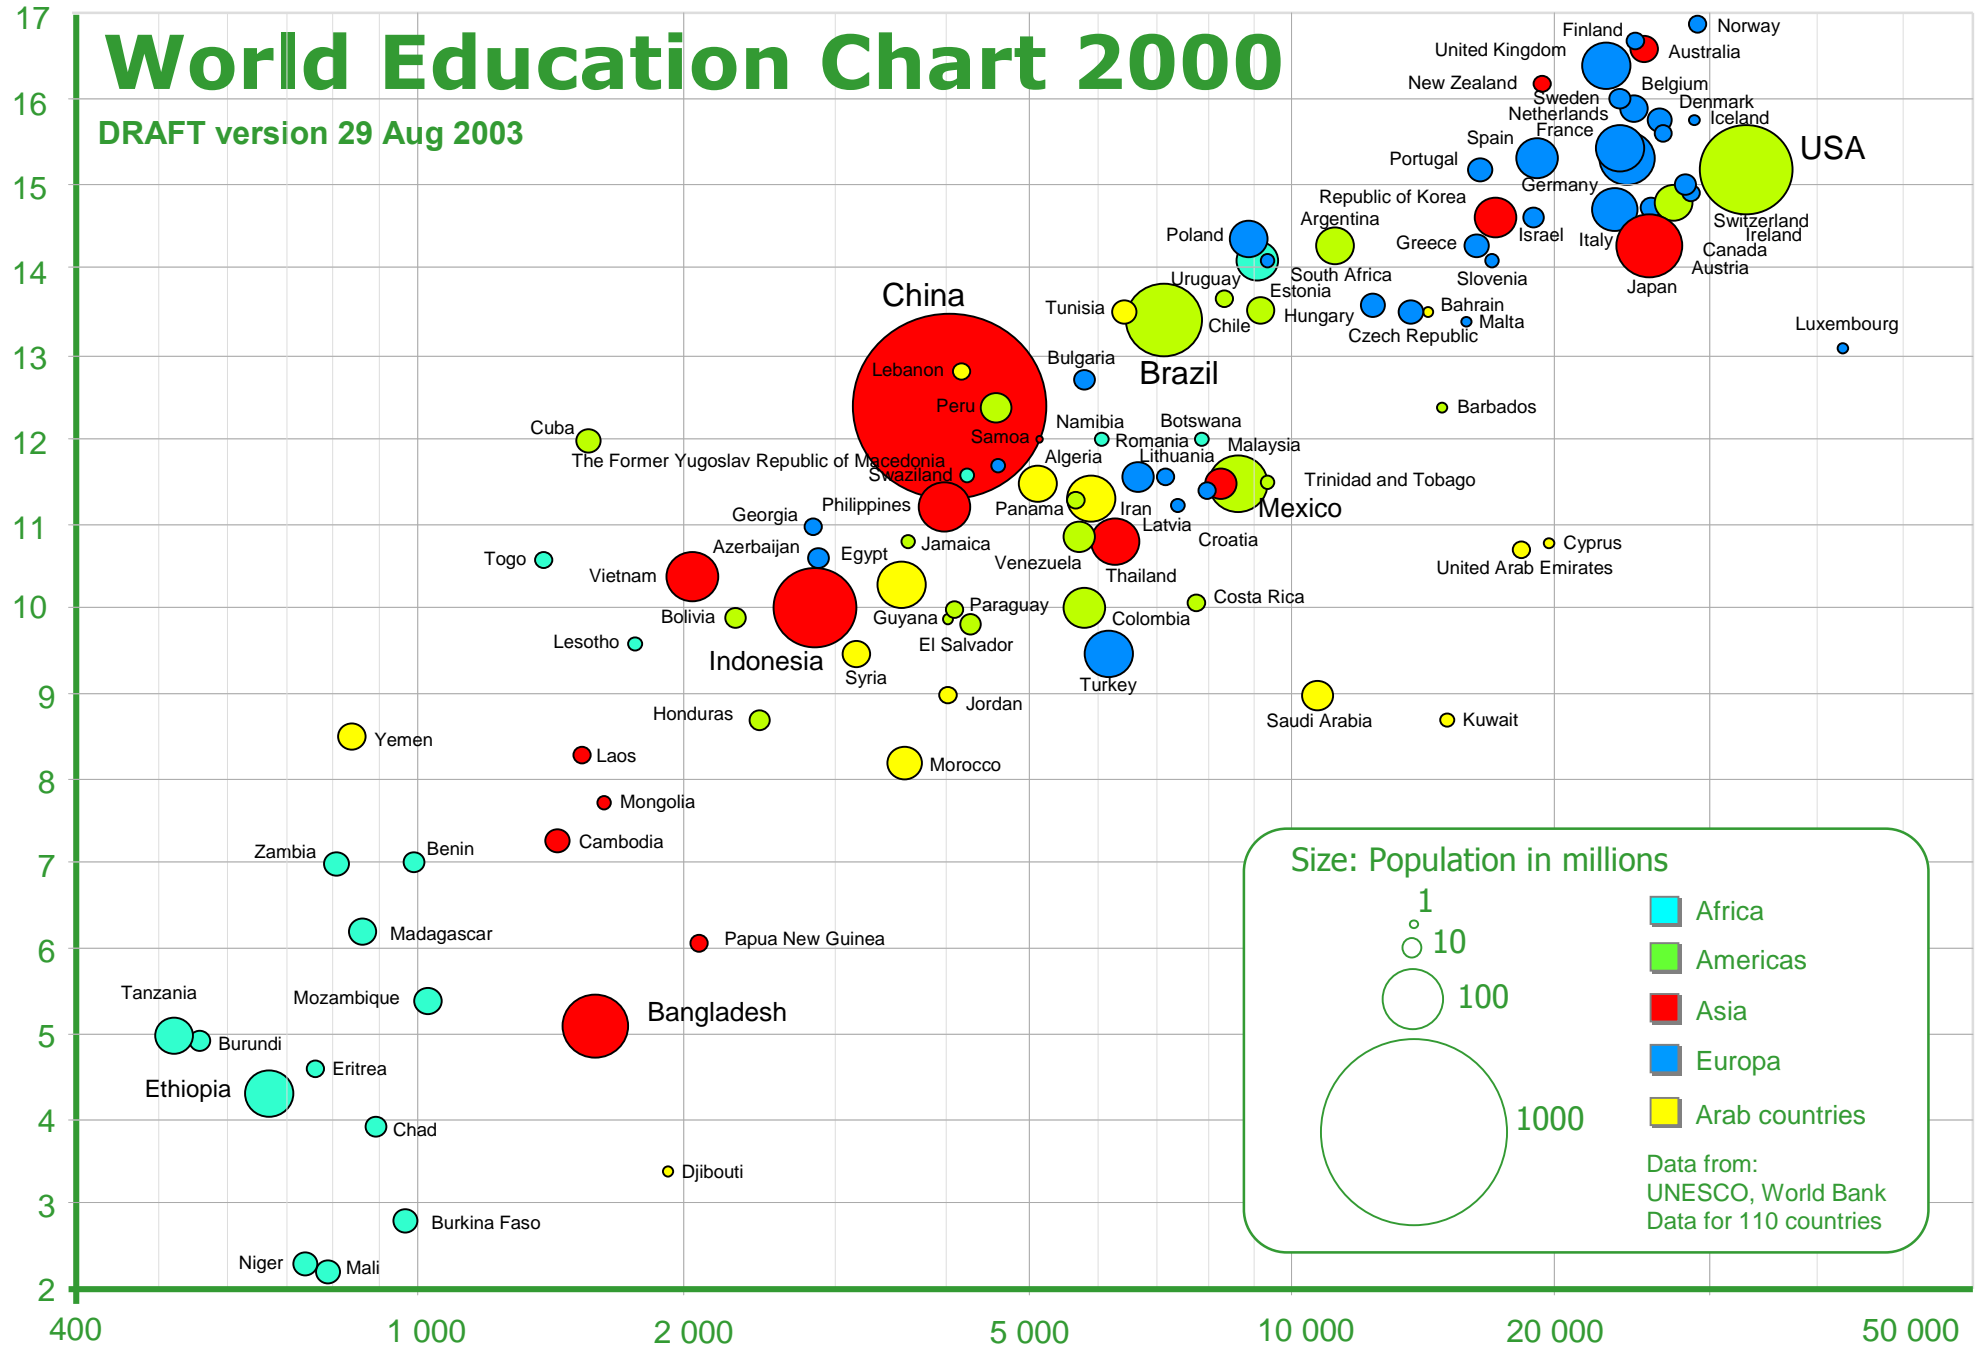

World Education Chart 2000

DRAFT version 29 Aug 2003

Average education (school life expectancy, years)

GDP per capita (1995 international dollars adjusted for national price levels, Log scale)